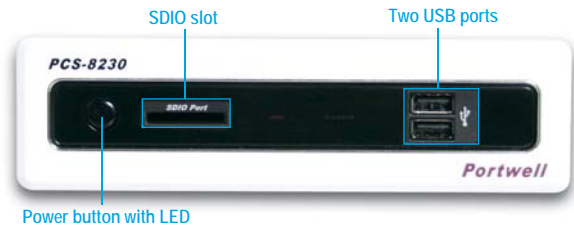

Front Panel (PCS-8230)