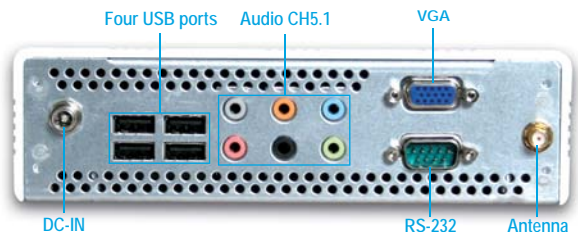

Rear I/O

* Specifications are subject to change without notice.

* Other trademarks, logo, brands and company names are the property of their respective owners.

Portwell, Inc. (Headquarters)

4F, No. 186, Jian-Yi Rd., Chung-Ho City,
235 Taipei, Taiwan
Tel: +886-2-77318888
Fax: +886-2-82271109
E-mail: info@portwell.com.tw
http://www.portwell.com.tw

American Portwell

Portwell Japan, Inc.

Beijing Portwell

Portwell-Laxsons India

Portwell, B.V.

Portwell (UK) Ltd.