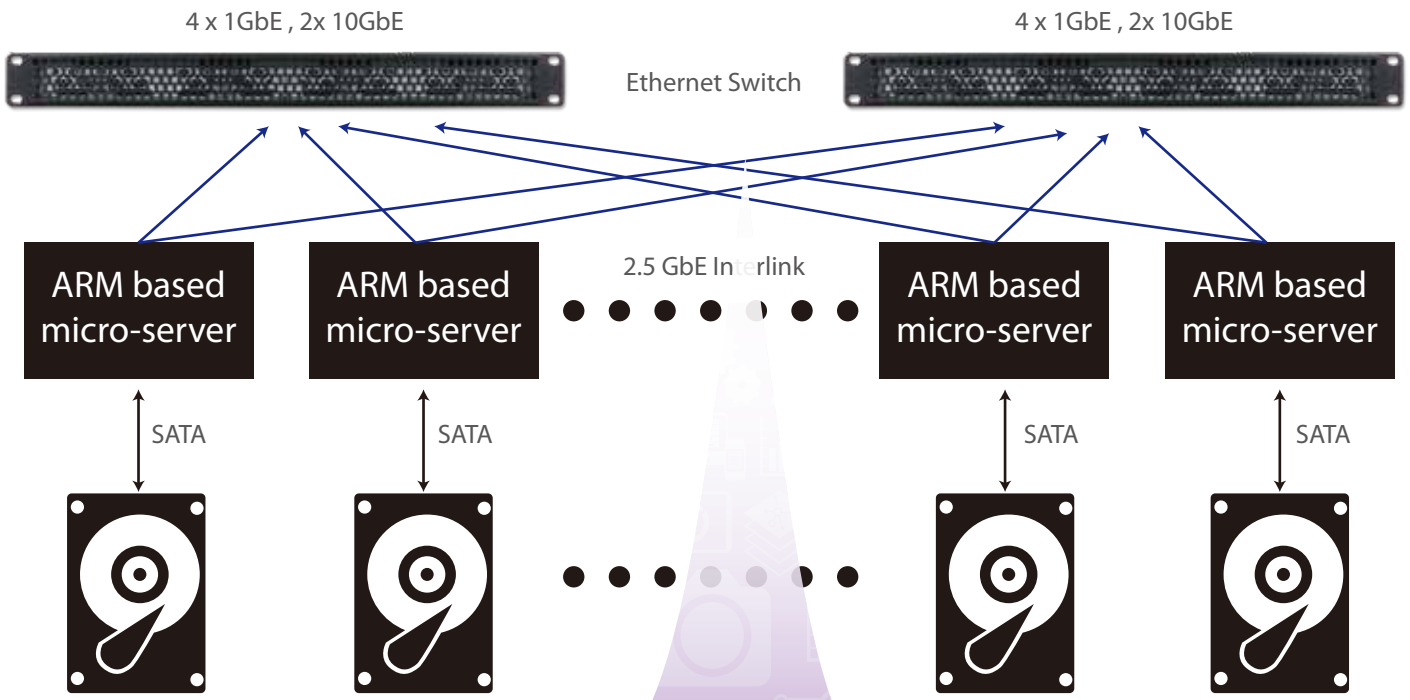

New Era of Software Defined Storage JBOND Is On The Way

- Truly separate storage from servers, accelerating response in an ever-changing environment
- Improves performance by eliminating layers of antiquated file system software
- Each drive has its own ARM-based processor, memory and redundant Ethernet controllers to provide stable performance
- Ideal for Object data storage, Hyperscale and scale-out storage, Cloud storage arrays and Cloud backup storage applications

JBOND: Just Bunch of Network Disks

Model	CMVL-1U12B
X86 Server Module (Optional)	Intel® Xeon® processor – Broadwell-DE based on COM Express® Type 6 Basic Module Support DDR4-2133 MT/s ECC SDRAM on three SO-DIMM slots, up to 48GB
ARM Based micro-server	12 x Marvell® Armada® 3720 Dual ARM® v8 1GHz micro-server 512MB/1GB/2GB DDR4 SDRAM 4GB/8GB/16GB/32GB eMMC storage 2 x 2.5 Gbps Ethernet 2 x SATA III (6 Gbps)
Network	Dual redundant Ethernet switch Dual 2 x SFP+ (10Gbps) uplink network Dual 4 x Gbps uplink network
Management	1 x Gbps out-of-band management port on switch board 1 x Gbps out-of-band management port on BMC
PSU	2 x 400/600 Watts 80PLUS Redundant Power Supply
Chassis	12 x HDD/micro-server status LED on front panel Power On/Off switch
Form factor	1U rackmount form factor 482(w) x 850(d) x 44(h)mm

Front View

12 x HDD and micro-server status LED

Rear View

USB and HDMI for x86 system
Ethernet out-of-band port and management port
4 x RJ45 GbE ports
2 x SFP+ 10GbE ports
GbE and management ports for BMC
Redundant Switch Module
Redundant Power Supply